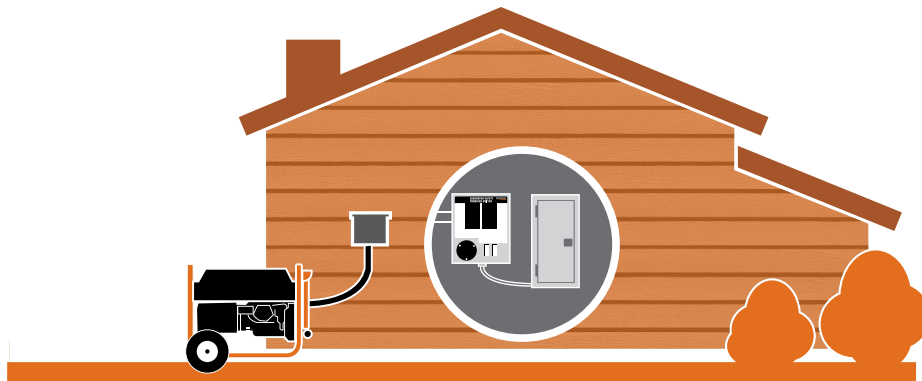

Model 6398

Model 6331

Features

- Use plugs to easily connect to your portable generator.
- Connect to your power inlet box or transfer switch with a connector.

Plugs and Connectors

Specifications

Model	6395	6394	6397	6332	6396	6398	6331
UPC	696471063950	696471063943	696471063974	696471063325	696471063967	696471063981	696471063318
Description	Plug	Plug	Plug	Plug	Connector	Connector	Connector
Certification							
Amperage	20	30	30	50	20	30	50
Voltage Rating	125/250 VAC	125 VAC	125/250 VAC	125/250 VAC	125/250 VAC	125/250 VAC	125/250 VAC
Max Generator Size (Watts)	5000	3750	7500	12500	5000	7500	12500
NEMA Configuration	 L14-20	 L5-30	 L14-30	 14-50	 L14-20	 L14-30	 CS6364
Compatible Cord Type (Gauge/Wire)	12/4	10/3	10/4	6/4	12/4	10/4	6/4
Compatible Generac Generators	GP3250, LP3250, XG4000, XP4000	GP15000E, GP17500E, XP4000, XP6500E, XP8000E, XP10000E	GP5500, GP6500E, GP7500E, XG6500, XG7000E, XG8000E, XP6500E, XP8000E	GP15000E, GP17500E, XG10000E, XP10000E	GP3250, LP3250, XG4000, XP4000	GP3250, H3250, LP3250, XG4000, XP4000, GP5500, GP6500E, GP7500E, XG6500, XG7000E, XG8000E, XP6500E, XP8000E	GP15000E, GP17500E, XG10000E, XP10000E
Compatible Generac GenTran Transfer Switches (Model #'s)	-	-	-	-	6376, 6378, 6379	6376, 6378, 6379, 6382	6380, 6381, 6335
Compatible Generac GenTran Power Inlet Boxes (Model #'s)	-	-	-	-	6337, 6340, 6343, 6346	6337, 6340, 6343, 6346	6338, 6341, 6344, 6347
Package W x H in (mm)	6 x 8 (152 x 203)						
Package Weight lb (kg)	1 (0.5)						
Master Carton UPC	20696471063954	20696471063947	20696471063978	20696471063329	20696471063961	20696471063985	20696471063312
Master Carton Quantity	4						
Master Carton L x W x H in (mm)	9 x 6 x 5 (229 x 152 x 127)						
Master Carton Weight lbs (kg)	4 (2)						